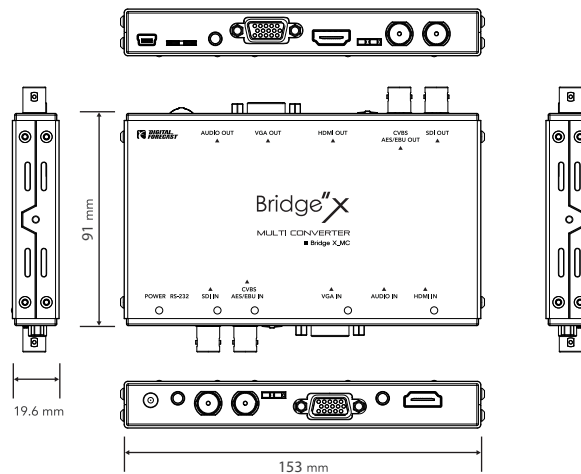

Drawing Dimension [mm]

Digital Video Specs.

- Supports HDMI v1.3 formats
- Supports VGA, Comp, CVBS formats
- Supports multi-rate SDI formats
- SMPTE 125M: NTSC (480i 59.94), PAL (576i 50)
- SMPTE 296M: 720p (60/59.94/50)
- SMPTE-274M, SMPTE-292M: 1080i (60/59.94/50), 1080p (30/29.97/25/24/23.98)
- SMPTE-424M: 1080p (60/59.94/50) 3G