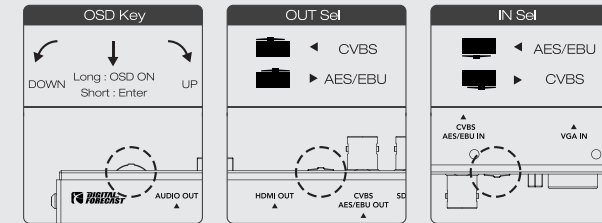

DIP S/W Function

Format Support

Input Format	Output Format	By Pass																				
		480i (NTSC)	576i (PAL)	480P	576P	720P24	720P25	720P30	720P50	720P59.94	720P60	1080i50	1080i59.94	1080i60	1080p24	1080p25	1080p30	1080p50	1080p59.94	1080p60		
480i (NTSC)		●																				
576i (PAL)			●																			
480P																						
576P																						
720P24																						
720P25																						
720P30																						
720P50																						
720P59.94																						
720P60																						
1080i50																						
1080i59.94																						
1080i60																						
1080p24																						
1080p25																						
1080p30																						
1080psF24																						
1080p50																						
1080p59.94																						
1080p60																						
640x480p60																						
800x600p60																						
1024x768p60																						
1280x1024p60																						
1280x800p60																						
1280x960p60																						
1360x768p60																						
1440x900p60																						
1680x1050p60																						
1600x1200p60